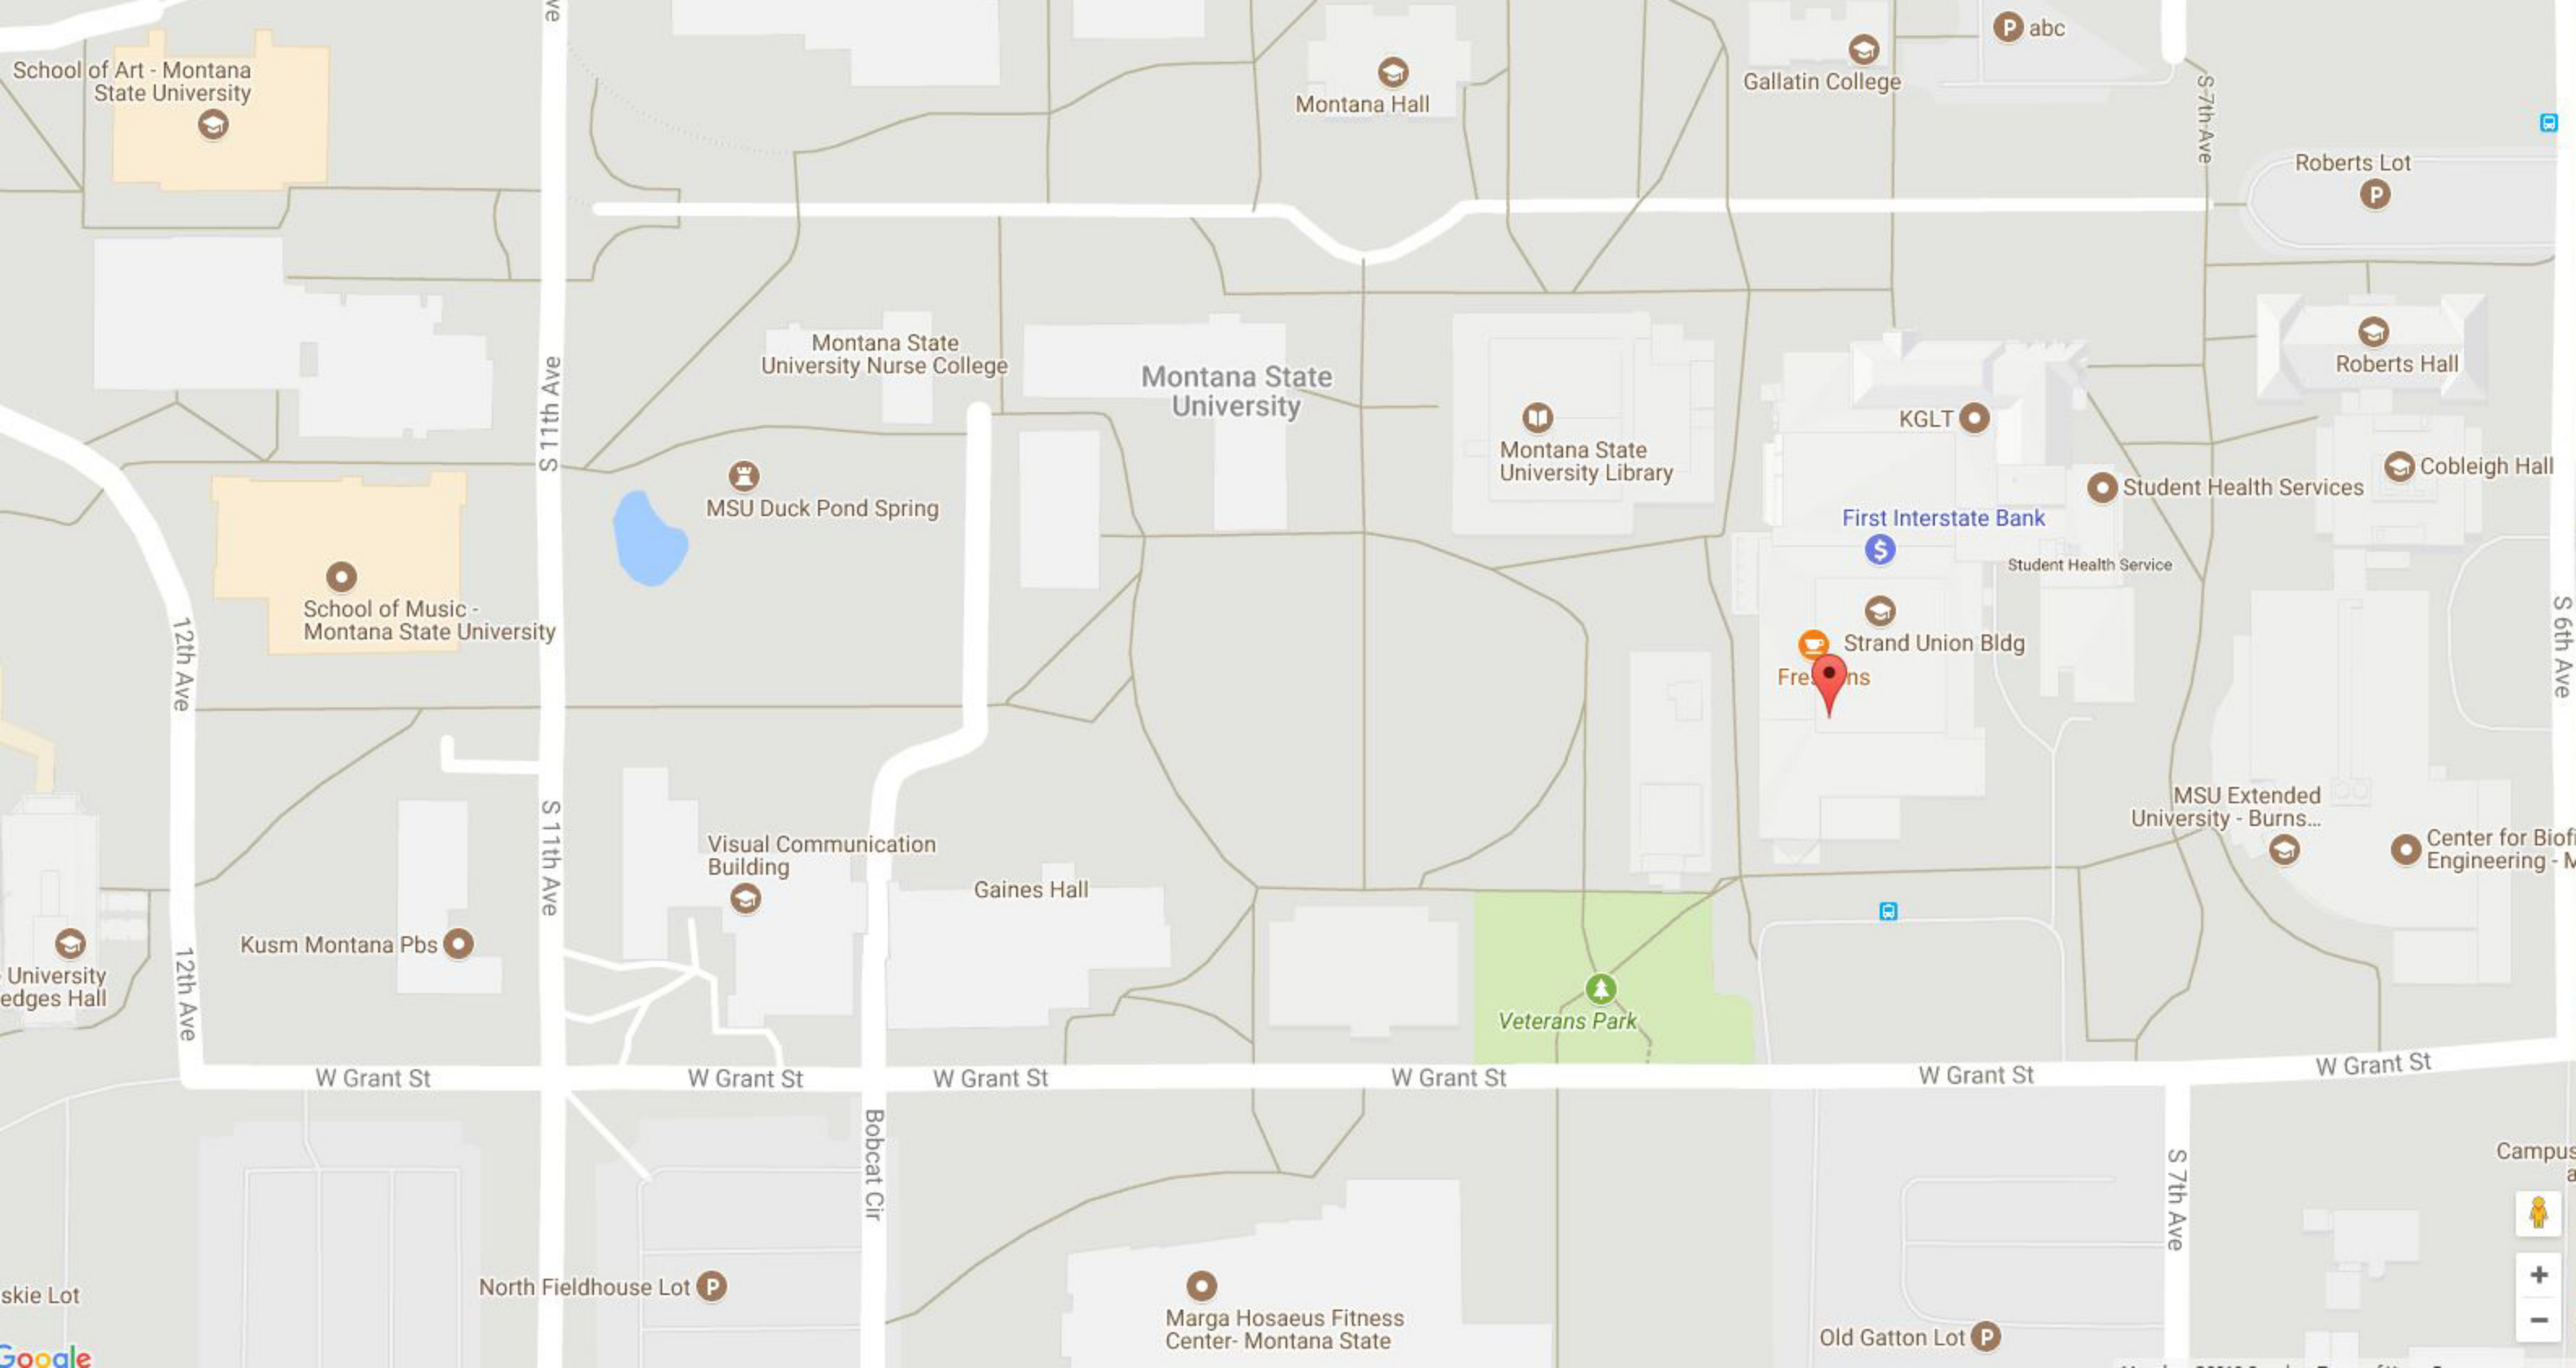

School of Art - Montana State University

Montana Hall

Gallatin College

S 7th Ave

Roberts Lot

Montana State University Nurse College

Montana State University

Montana State University Library

Roberts Hall

MSU Duck Pond Spring

Student Health Services

Cobleigh Hall

KGLT

First Interstate Bank

Student Health Service

School of Music - Montana State University

Strand Union Bldg

Fre...ns

MSU Extended University - Burns...

Center for Biof... Engineering - M...

Visual Communication Building

Gaines Hall

Kusm Montana Pbs

University Edges Hall

Veterans Park

W Grant St

W Grant St

W Grant St

W Grant St

W Grant St

W Grant St

Bobcat Cir

North Fieldhouse Lot

Marga Hosaeus Fitness Center- Montana State

Old Gatton Lot

Campus a

skie Lot

Google